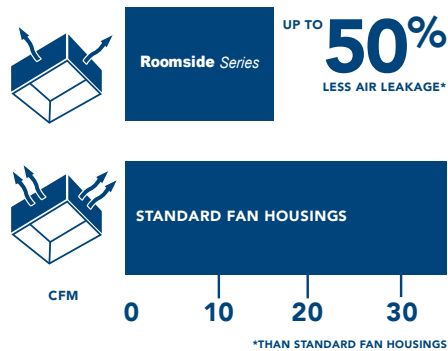

Roomside Series Specifications			
Model	Description	CFM	Sone level
AER110KC	Broan Roomside Series Fan with CleanCover™ grille	110	1.0

Broan.ca

Venmar Ventilation ULC, 550 Lemire Blvd.,
Drummondville, QC J2C 7W9 Canada **1-877-896-1119**