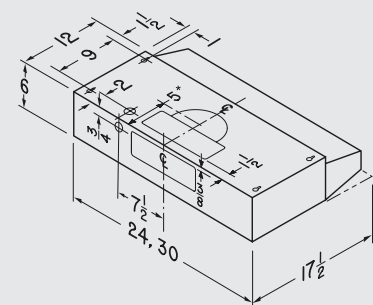

Venmar Ventilation ULC
550 Lemire Blvd
Drummondville (Quebec) J2C 7W9
1-877-896-1119

www.Broan-NuTone.ca

Specifications subject to change without notice.
©2020 Venmar Ventilation ULC