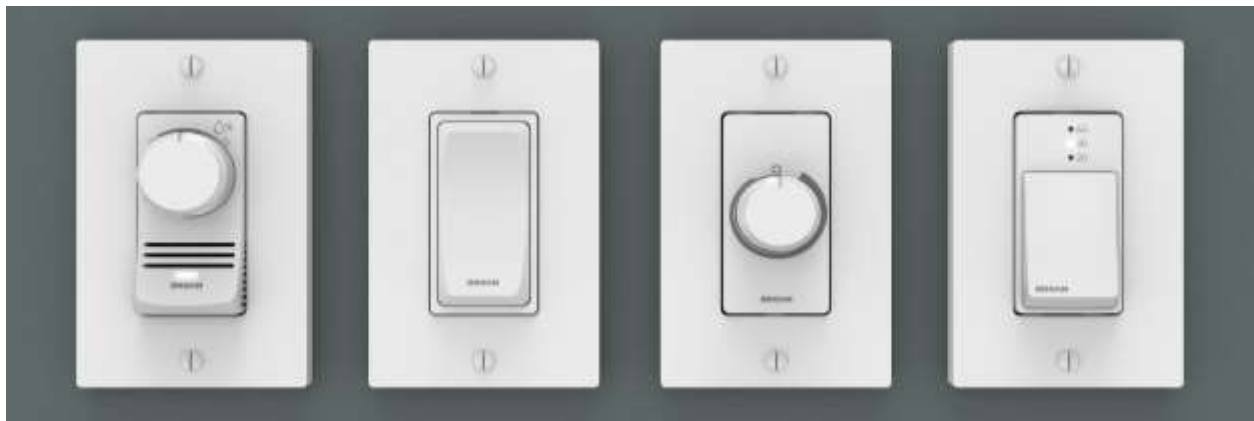

Switch Up the Way Your Home Lives and Breathes

Broan-NuTone® to Debut Next Generation Wall Controls at IBS 2020

HARTFORD, Wis. (January 21, 2020) – As homeowners become increasingly concerned about both their indoor air quality and saving on their energy bills, the desire by builders to find solutions that do both has never been greater. To accommodate the next generation of builders determined to satisfy the market need, Broan-NuTone® has made their job easy with a lineup of digital switches that efficiently optimize home air quality.

The digital switches are one of the easiest, most cost-effective ways for builders to save energy, time and money while, in some cases, adapting to new codes and regulations. Designed to improve the air at home, each Broan-NuTone® switch is equipped with accurate and fast self-control settings, ensuring powerful ventilation just when it's needed.

The Broan-NuTone® Speed Control adapts to any PSC bathroom fan to allow users the ability to adjust fan speed to the room's needs, not the other way around. With the easy-turn dial, users can set their desired fan speed knowing the noise level and energy usage will adjust automatically, lowering energy bills and the need for constant manual adjustment.