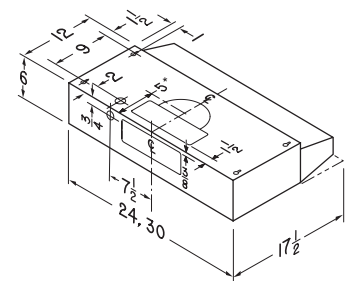

Venmar Ventilation ULC
550 Lemire Blvd
Drummondville (Quebec) J2C 7W9
1-877-896-1119

www.Broan-NuTone.ca

Specifications subject to change without notice.
©2023 Venmar Ventilation ULC