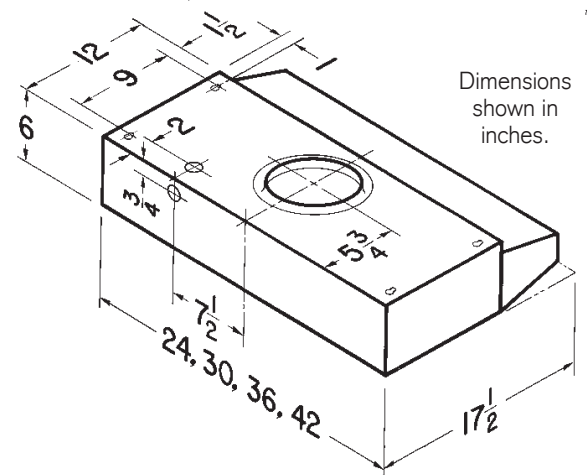

Quality construction and ease of installation make the BUEZ2 a popular choice in vertically-ducted economy hoods.

SIZE	WHITE ON WHITE	BLACK	STAINLESS STEEL	NON-DUCT FILTER (replacement)
30-in.	BUEZ230WW	BUEZ230BL	BUEZ230SS	97006931
36-in.	BUEZ236WW			97006931

HVI PERFORMANCE						
Duct Orientation	Size	Damper	Sones		CFM	
			Normal	High	Normal	High 0.1 in. w.g.
Vertical - Round	7-in.	BP87Q (purchase separately)	3.0	6.0	130	190

FEATURES	
Max. Blower CFM*	230
Control type	2-speed Rocker
Lighting	1-level Rocker 1- 75W, A19 incandescent bulb (purchase separately)
Fan Blade & Light Lens	Polymeric
Grease Filter	1- Washable aluminum 8-3/4" x 10-1/2"
Installation Hardware	EZ1 brackets
ADA Compatible	yes
AC INPUT	
120V, 60 Hz - 2.0 AMPS	
OPTIONAL ACCESSORIES	
ADA Wiring Kit	HAWRK3
MOUNTING HEIGHT	
18-in. to 24-in. from cooktop to bottom of hood	
LIMITED WARRANTY	
1-year See www.broan-nutone.com for full warranty text.	
FOR INDOOR USE ONLY	

Dimensions shown in inches.

Can be used to comply with LEED requirements.

HVI-2100 CERTIFIED RATINGS comply with new testing technologies and procedures prescribed by the Home Ventilating Institute, for off-the-shelf products, as they are available to consumers. Product performance is rated at 0.1 in. static pressure, based on tests conducted in a state-of-the-art test laboratory. Sones are a measure of humanly-perceived loudness, based on laboratory measurements.