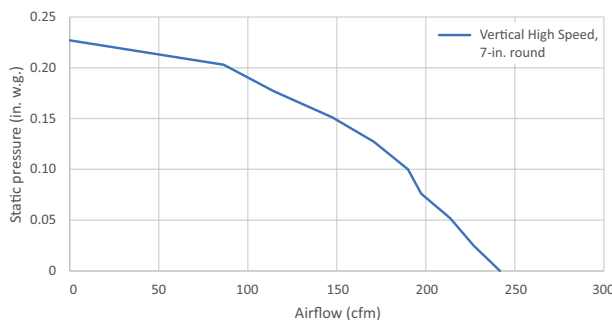

Can be used to comply with LEED requirements.

HVI-2100 CERTIFIED RATINGS comply with new testing technologies and procedures prescribed by the Home Ventilating Institute, for off-the-shelf products, as they are available to consumers. Product performance is rated at 0.1 in. static pressure, based on tests conducted in a state-of-the-art test laboratory. Sones are a measure of humanly-perceived loudness, based on laboratory measurements.

* Max. blower CFM indicates the performance of the hood blower in open air.

99046090C