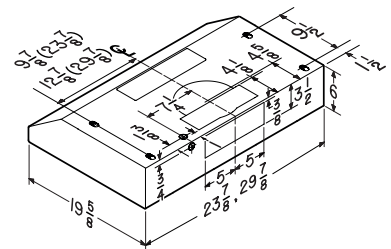

Captur™

EXCLUSIVE SYSTEM

Provides faster smoke & odor removal

**HIDDEN 2-SPEED
ROCKER CONTROL**

**2-LEVEL HALOGEN LIGHTING
(BULBS NOT INCLUDED)**

**TWO HIGH EFFICIENCY
MICRO FILTERS**