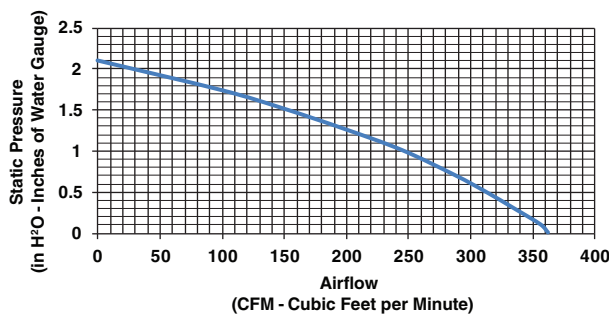

Timeless design that has become the icon of European style.

SIZE	MODEL NO.	GREASE FILTER(S) (replacement)	NON-DUCTED CHARCOAL FILTER(S)
29-1/2-in.	BW5030SS	S97018027 (set of 2)	ROUNDFILTER
35-7/16-in.	BW5036SS	S97018028 (set of 3)	ROUNDFILTER

PERFORMANCE				
Duct Orientation	Size	Damper	Sones	CFM @ 0.1 Ps
Vertical - Round	6-in.	Included	9.0	350

FEATURES	
Finish	430 Stainless Steel #4 Brushed
Wall Mount	Yes
Telescopic Flue	Yes - Accomodates 8-ft. to 9-ft. ceilings
Convertible to non-ducted operation	Yes - Non-Duct Kit RK58 sold separately
Blower type	Single, Centrifugal
Cord-connected	Yes
Control type	5-Pushbuttons • Blower on-off • Blower low speed • Blower medium speed • Blower high speed • Light on-off
Lighting	Incandescent, 2 x 40W, 120V, Type B10 (included)
Grease Filter(s)	Dishwasher-safe with quick-release latch

AC INPUT	
120V, 60 Hz - 2.6 AMPS	

OPTIONAL ACCESSORIES (sold separately)	
Flue Extension for 10-ft. ceiling	FXN58SS
Non-Duct Kit	RK58

MOUNTING HEIGHT	
30-in. from cooktop to bottom of hood	

LIMITED WARRANTY	
1-year	

FOR INDOOR USE ONLY

HVI-2100 CERTIFIED RATINGS comply with new testing technologies and procedures prescribed by the Home Ventilating Institute, for off-the-shelf products, as they are available to consumers. Product performance is rated at 0.1 in. static pressure, based on tests conducted in AMCA's state-of-the-art test laboratory. Sones are a measure of humanly-perceived loudness, based on laboratory measurements.

99045830A