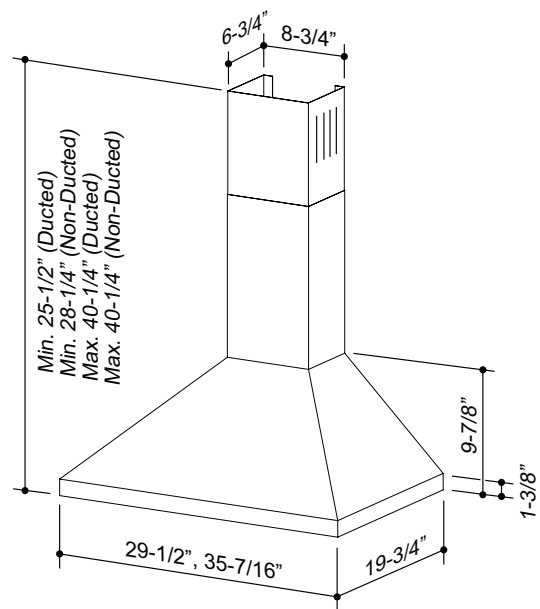

Timeless design that has become the icon of European style.

SIZE	MODEL NO.	GREASE FILTER(S) (replacement)	NON-DUCTED CHARCOAL FILTER(S)
29-1/2-in.	BW5030SS	S97018027 (set of 2)	ROUNDFILTER
35-7/16-in.	BW5036SS	S97018028 (set of 3)	ROUNDFILTER

PERFORMANCE				
Duct Orientation	Size	Damper	Sones	CFM @ 0.1 Ps
Vertical - Round	6-in.	Included	9.0	350

FEATURES	
Finish	430 Stainless Steel #4 Brushed
Wall Mount	Yes
Telescopic Flue	Yes - Accomodates 8-ft. to 9-ft. ceilings
Convertible to non-ducted operation	Yes - Non-Duct Kit RK58 sold separately
Blower type	Single, Centrifugal
Cord-connected	Yes
Control type	5-Pushbuttons • Blower on-off • Blower low speed • Blower medium speed • Blower high speed • Light on-off
Lighting	Incandescent, 2 x 40W, 120V, Type B10 (included)
Grease Filter(s)	Dishwasher-safe with quick-release latch

AC INPUT	
120V, 60 Hz - 2.6 AMPS	

OPTIONAL ACCESSORIES (sold separately)	
Flue Extension for 10-ft. ceiling	FXN58SS
Non-Duct Kit	RK58

MOUNTING HEIGHT	
30-in. from cooktop to bottom of hood	

LIMITED WARRANTY	
1-year	

FOR INDOOR USE ONLY

HVI-2100 CERTIFIED RATINGS comply with new testing technologies and procedures prescribed by the Home Ventilating Institute, for off-the-shelf products, as they are available to consumers. Product performance is rated at 0.1 in. static pressure, based on tests conducted in AMCA's state-of-the-art test laboratory. Sones are a measure of humanly-perceived loudness, based on laboratory measurements.

99045830A