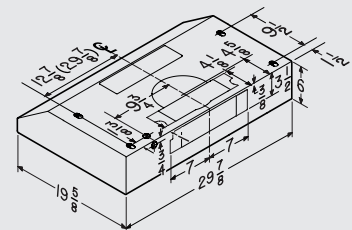

OPTIONS

HPFA3B30	REPLACEMENT FILTERS
HPF30	CHARCOAL REPLACEMENT FILTERS
HAWRK3	ADA WIRING KIT

3-SPEED CONTROL WITH LCD SCREEN

3-LEVEL LIGHTING

TWO DELUXE HIGH EFFICIENCY MICRO FILTERS

FILTER CLEAN REMINDER

10 MINUTE DELAY OFF SETTING

AUTOMATIC HEAT SENSOR FUNCTION