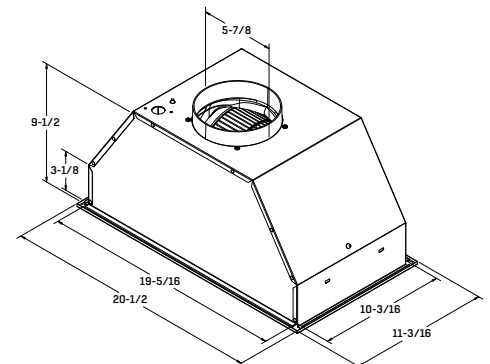

OPTIONAL ACCESSORIES

Non-Duct Kit	Non-Duct Charcoal Filter	Replacement Aluminum Filter	LED	Make-Up Air Dampers	Fresh Air Inlets	Liners
360NDK	S99010464	S99010400	Included	MD6TU MD8TU MD10TU	641FA 643FA 610FA	LB30SS LB36SS LT30 LT36