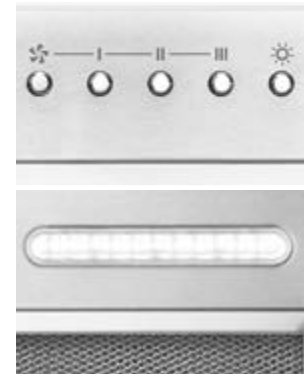

# PM390SSP

This three-speed power pack delivers up to 390 CFM. The quick-release filter is dishwasher safe, and smooth surfaces clean easily. Achieve a custom look and protect cabinetry with stainless steel liners.

**STAINLESS**  
20-1/2" PM390SSP

- 390 CFM, 6.0 sones, HVI Certified
- Three-speed, push-button control includes a dedicated on/off
- Bright LED strip-lighting modules illuminate evenly and are tested in cooking environments to ensure long life without dimming
- Heat Sentry™ detects excessive heat and adjusts blower speed to high automatically.
- 6" round duct adapter with damper
- Easy-to-clean, fully enclosed bottom with dishwasher-safe, aluminum-mesh filter
- Optional non-duct operation using 360NDK non-duct kit and charcoal filter, sold separately
- Works with optional Universal Make-up Air Dampers
- Works with optional stainless LB liners and painted LT liners

## SPECIFICATIONS

Width	Model	Finish	Volts	Amps	Sones	CFM	Duct
20-1/2"	PM390SSP	Stainless Steel	120	2.3	6.0	390	6" round