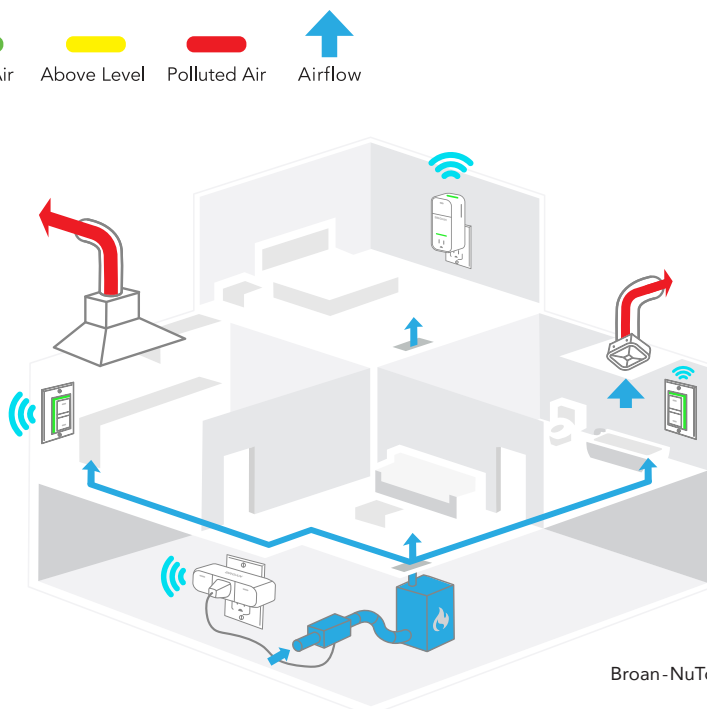

Overture™ uses sophisticated sensor technology to monitor your home's indoor air quality. When it detects a rise in indoor air pollution caused by increased humidity, Volatile Organic Compounds (VOCs), carbon dioxide (CO₂) and small particles (sometimes referred to as PM2.5), the system will automatically turn on the nearest ventilation fan to eliminate the pollutant while simultaneously bringing in fresh, clean air from outside.

Installing Overture™ is a breeze.

Overture™ Smart Air Quality Monitor Room Sensor

BIAQRS1

provides indoor air quality monitoring for rooms that do not have a ventilation fan. These sensors can be plugged into any 120V household electrical outlet.

Overture™ Smart Plug

BIAQSP1

activates your home's Fresh Air System when a room sensor anywhere in the home senses a rise in indoor air pollution and is installed where the home's Fresh Air System is plugged in.

Overture™ Smart Wall Control

BIAQWC1

with built in sensors connects to ventilation fans in rooms such as the kitchen, bathroom, and laundry room in the same way you'd connect a standard wall switch.

How Overture™ works in your home: