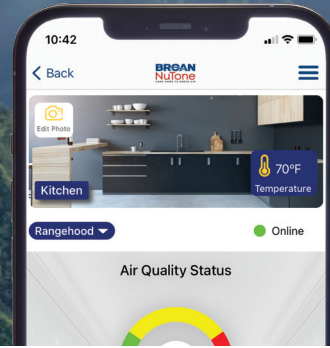

Introducing the first fully integrated, connected Indoor Air Quality System - **Overture™**

Fresh, clean air is essential to life. In fact, we take around 25,000 breaths each day. We believe every one of those breaths should be a healthy one, so we've created the first, fully integrated and cloud-connected whole home monitoring and ventilation system called Overture™.

Overture™ uses sophisticated sensor technology to monitor your home's indoor air quality. When it detects a rise in indoor air pollution caused by increased humidity, Volatile Organic Compounds (VOCs), carbon dioxide (CO₂) and small particles (sometimes referred to as PM2.5), the system will automatically turn on the nearest ventilation fan to eliminate the pollutant while simultaneously bringing in fresh, clean air from outside.

The Overture™ App

While Overture™ can work quietly in the background, we've created a phone app that allows you to fully customize your system to meet your needs and comfort level. The app provides an overview of your entire home's air quality as well as a detailed view of each room in which a sensor has been placed. An Indoor Air Quality indicator provides live data for each room and the whole home, giving you a snapshot of your current IAQ levels.