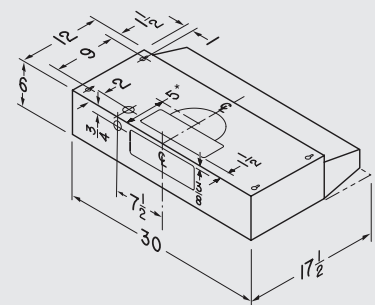

### OPTIONS

BP29	ALUMINUM REPLACEMENT FILTER
41F	CHARCOAL REPLACEMENT FILTER

**ROTARY CONTROL**

**2-LEVEL LIGHTING  
(BULB NOT INCLUDED)**

**ONE STANDARD  
EFFICIENCY FILTER**

Venmar Ventilation ULC  
550 Lemire Blvd  
Drummondville (Quebec) J2C 7W9  
**1-877-896-1119**