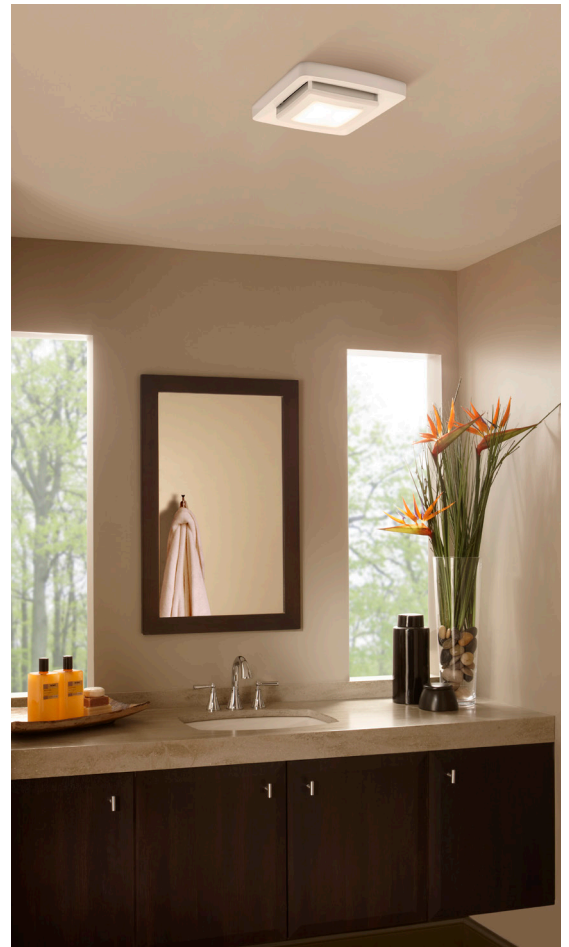

The fastest bath fan upgrade - turns a non-lighted bath fan into a beautiful LED lighted unit.

FEATURES	
Design	Low-profile. Fewer vent slots to clean. Stays cleaner longer.
Fits Broan and NuTone fans with grilles shown	
Color	Bright white. Coordinates with most white ceiling paint.
Lighting	Soft LED illuminates darker areas of the bathroom.
Installation	DIY retrofit hides existing drywall cuts.
Average install time	5 minutes
Grille springs	Includes two sets of springs - allows use with multiple models.
LIGHTING SPECIFICATIONS	
Lumens	750
Correlated Color Temperature (CCT)	3000K
Color Rendering Index (CRI)	80
Efficacy (lumens/Watt)	50
Rated Life	25,000 hours
Dimming Compatible	No
ELECTRICAL SPECIFICATIONS	
Volts	120 VAC
Hertz	60 Hz
Amps	0.15 A (Add to fan Amps for total current draw.)
Safety Tested	For use in USA (UL File No. E17814)
FOR USE ONLY WITH THESE FAN MODELS	
NuTone: 6950, 696NO, 696NC, 695C, 671SP, 672SP, 763NC, NT080C, 80NTE, 80NT, 50NT	
Broan: E050, E070, EC50, EC70, DX50L, DX70L, DX90, DX110, 683C, 770, 784	
Aira: VSBP50M, VSBP90M	
Does not work with fans with attached decorative lighting fixtures.	
WARRANTY	
1-year See www.nutone.com for full warranty text.	

Dimensions shown in inches.

Compatible with existing fan housing dimension of 7½" x 7¼" and 8¼" x 8". See chart above for specific models.

La façon la plus rapide d'améliorer un ventilateur de salle de bain en le dotant d'un magnifique luminaire DEL.