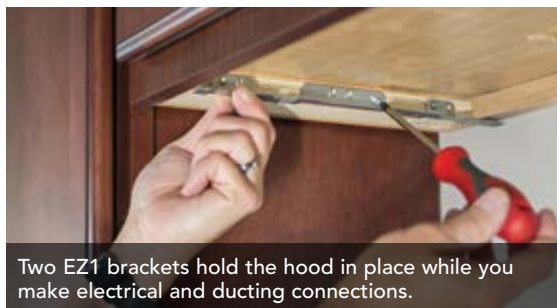

INTERCHANGEABLE FILTERS

Open-mesh

Micro-mesh

Deluxe Micro-mesh

Hybrid-baffle

Dishwasher-safe filters install without tools. Upgrade with optional filter designs best suited to your cooking and style preferences.

SINGLE-PERSON INSTALLATION—SIMPLIFIED

Two EZ1 brackets hold the hood in place while you make electrical and ducting connections.

Framed EZ1
Cabinet Brackets

Frameless EZ1
Cabinet Brackets

Broan.com

Broan-NuTone LLC, 926 W. State Street, Hartford, WI 53027 | In U.S.A. 800-558-1711, In Canada 877-896-1119