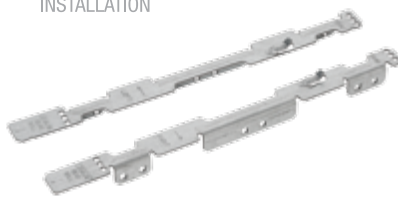

INTERCHANGEABLE FILTERS

Open-mesh

Micro-mesh

Deluxe Micro-mesh

Hybrid-baffle

Dishwasher-safe filters install without tools. Upgrade with optional filter designs best suited to your cooking and style preferences.

SINGLE-PERSON INSTALLATION—SIMPLIFIED

Two EZ1 brackets hold the hood in place while you make electrical and ducting connections.

Framed EZ1
Cabinet Brackets

Frameless EZ1
Cabinet Brackets

Broan.com

Broan-NuTone LLC, 926 W. State Street, Hartford, WI 53027 | In U.S.A. 800-558-1711, In Canada 877-896-1119