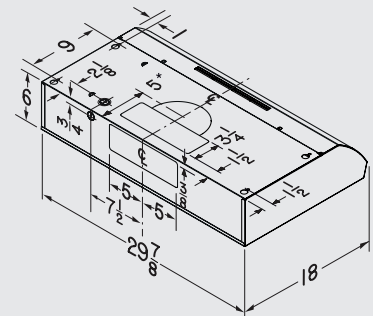

Venmar Ventilation ULC
550 Lemire Blvd
Drummondville (Quebec) J2C 7W9
1-800-567-3855

www.Broan-NuTone.ca

Specifications subject to change without notice.
©2022 Venmar Ventilation ULC