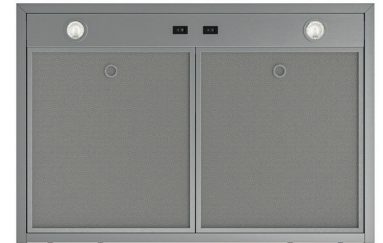

SEAMLESS DESIGN WITH TIMELESS STYLE

- Superior, reliable ventilation with a 2-speed high performance power featuring 650 Max Blower CFM
- Properly ventilate at a low volume of 1.4 sones, equivalent to the sound of a refrigerator
- Seamless design with hidden branding
- With Code Ready™ Technology (CRT), set the maximum blower speed relative to any required Make-Up Air regulations based on local codes
- Two high-efficiency micro filters to trap grease and cooking pollutants, easy to clean and dishwasher safe
- Bright, 2-level heat resistant LED lighting illuminates the cooktop
- Use non-duct recirculation kit ANKWCPST1 for a non-ducted installation (sold separately)
- The wide, telescopic chimney flue accommodates 8' to 9' ceilings, with an optional flue extension available for 11' ceilings
- Proudly manufactured in Canada

STAINLESS STEEL

BLACK STAINLESS STEEL

Superior Ventilation Performance

Meet Make-Up Air Codes Every Installation with Code Ready Technology (CRT)

Seamless, Low-Profile Design

Specifications subject to change without notice.
*2024 Venmar Ventilation ULC