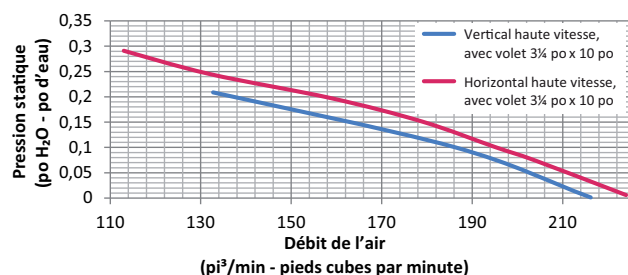

Idéales pour ceux et celle qui cuisinent à l'occasion, les hottes de cuisinière de la série NU3 offrent le rapport qualité-prix que vous recherchez.

LARGEUR	BLANC	NOIR	INOX	FILTRE À GRAISSES (remplacement)	FILTRE AU CHARBON
30 po	NU330WW	NU330BL	NU330SS, NU3302SS*	BP29	41F

*NU3302SS est offerte exclusivement chez Home Depot®.

RENDEMENT				
Orientation du conduit	Largeur	Volet	Sones en haute vitesse	pi³/min en haute vitesse
Rectangulaire vertical	3¼ po x 10 po	inclus	7,5	190
Rectangulaire horizontal	3¼ po x 10 po	inclus	7,5	190

CARACTÉRISTIQUES	
Type de commande	Rotative, à vitesse variable
Arrêt différé	non
Rappel d'entretien des filtres	non
Détecteur Heat Sentry^{MC}	non
Éclairage	2 intensités, ampoule de 75 watts (non incluse)
Filtres à graisses	Aluminium (qté 1)
ENERGY STAR®	non
Recirculation	Filtre au charbon vendu séparément
ALIMENTATION CA	
120 V, 60 Hz - 2,5 A	
ACCESSOIRES OPTIONNELS	
Transition de 3¼ po x 10 po à 6 po rond	411
Volet rond de 7 po	BP87Q
Plaque pour conduit rond 7 po	SR680508
HAUTEUR DE MONTAGE	
De 18 po à 24 po au-dessus de la surface de cuisson	
GARANTIE LIMITÉE	
1 an (Voir le manuel d'installation pour le texte complet de la garantie.)	
POUR UTILISATION À L'INTÉRIEUR SEULEMENT	

* Point central pour une installation avec conduit rond de 7 po.

Les dimensions indiquées sont en pouces.

L'HOMOLOGATION HVI-2100 est conforme aux nouvelles techniques et procédures d'essai prescrites par le Home Ventilating Institute pour les produits d'emploi courant, dès leur disponibilité pour les consommateurs. Le rendement du produit est évalué à une pression statique de 0,1 po, d'après les tests effectués dans le laboratoire d'essai ultra-perfectionné de l'AMCA. Le sone est une mesure de la perception humaine de la puissance sonore, d'après des mesures effectuées en laboratoire.