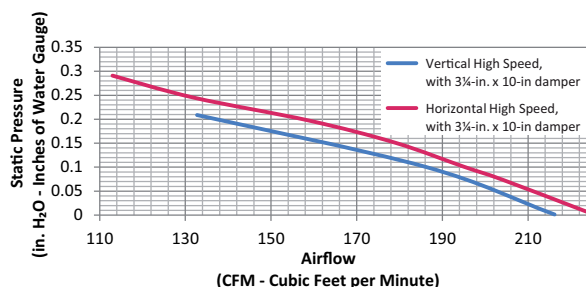

\* NU3302SS is available exclusively at Home Depot®.

PERFORMANCE				
Duct Orientation	Size	Damper	Sones on high speed	CFM on high speed
Vertical - Rectangular	3¼ in. x 10 in.	Included	7.5	190
Horizontal - Rectangular	3¼ in. x 10 in.	Included	7.5	190

FEATURES	
Control type	Rotary switch, variable speed
Delay off	no
Filter Clean Reminder	no
Heat Sentry™	no
Lighting	2-level 75-watt bulb (not included)
Grease Filter	Aluminum (Qty. 1)
ENERGY STAR®	no
Recirculation	Charcoal filter sold separately
AC INPUT	
120 V, 60 Hz - 2.5 AMPS	
OPTIONAL ACCESSORIES	
3¼ in. x 10 in. to 6-in. Round Duct Transition	411
7-in. Round Damper	BP87Q
7-in. Round Adapter Plate	SR680508
MOUNTING HEIGHT	
18 in. to 24 in. from cooktop to bottom of hood	
LIMITED WARRANTY	
1-year (See installation manual for full warranty text.)	
FOR INDOOR USE ONLY	

\* Center point for 7" round installation.

Dimensions shown in inches.

HVI-2100 CERTIFIED RATINGS comply with new testing technologies and procedures prescribed by the Home Ventilating Institute, for off-the-shelf products, as they are available to consumers. Product performance is rated at 0.1 in. static pressure, based on tests conducted in AMCA's state-of-the-art test laboratory. Sones are a measure of humanly-perceived loudness, based on laboratory measurements.