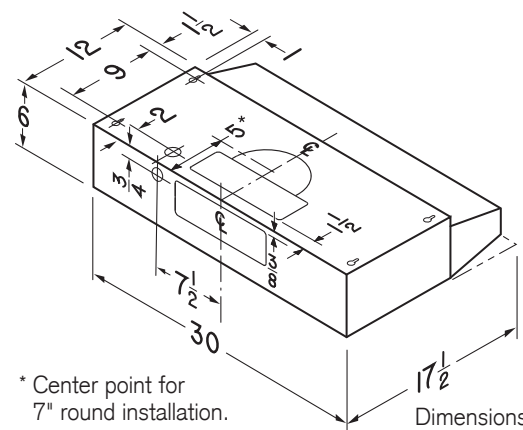

\* NU3302SS is available exclusively at Home Depot®.

PERFORMANCE				
Duct Orientation	Size	Damper	Sones on high speed	CFM on high speed
Vertical - Rectangular	3¼ in. x 10 in.	Included	7.5	190
Horizontal - Rectangular	3¼ in. x 10 in.	Included	7.5	190

FEATURES	
Control type	Rotary switch, variable speed
Delay off	no
Filter Clean Reminder	no
Heat Sentry™	no
Lighting	2-level 75-watt bulb (not included)
Grease Filter	Aluminum (Qty. 1)
ENERGY STAR®	no
Recirculation	Charcoal filter sold separately
AC INPUT	
120 V, 60 Hz - 2.5 AMPS	
OPTIONAL ACCESSORIES	
3¼ in. x 10 in. to 6-in. Round Duct Transition	411
7-in. Round Damper	BP87Q
7-in. Round Adapter Plate	SR680508
MOUNTING HEIGHT	
18 in. to 24 in. from cooktop to bottom of hood	
LIMITED WARRANTY	
1-year (See installation manual for full warranty text.)	
FOR INDOOR USE ONLY	