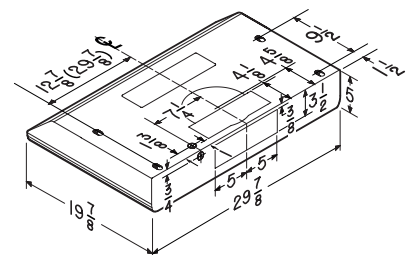

OPTIONS

HPFAMM30	REPLACEMENT FILTERS
HPF30	CHARCOAL REPLACEMENT FILTERS

Captur™

EXCLUSIVE SYSTEM

Provides faster smoke & odor removal

3-SPEED PUSHBUTTON CONTROL

2-LEVEL HALOGEN LIGHTING (BULBS INCLUDED)

TWO HIGH EFFICIENCY MICRO FILTERS