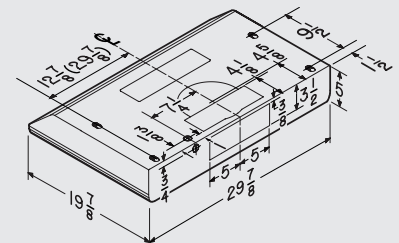

Venmar Ventilation ULC
550 Lemire Blvd
Drummondville (Quebec) J2C 7W9
1-877-896-1119

www.Broan-NuTone.ca

Specifications subject to change without notice.
©2020 Venmar Ventilation ULC