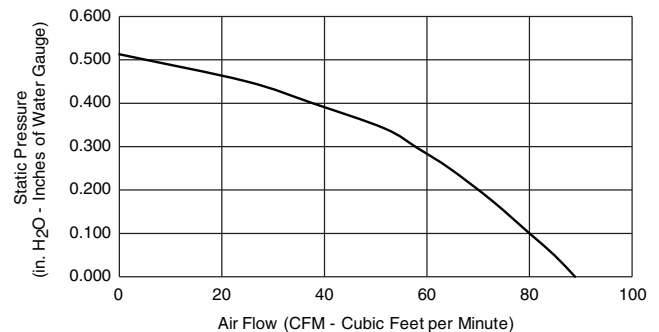

MODEL 770RLTK DECORATIVE FAN / LIGHT

DESCRIPTION

LIGHT FIXTURE:

- White finish with alabaster glass dome
- Consumer-validated design
- Includes two easy-to-change trim kits - Brushed Bronze and Brushed Nickel
- Close mount design
- Uses one 60 Watt maximum, A19 type, E26 bulb or energy-efficient equivalent. Bulb not included.
- Adapter bracket for constant airflow completely covers drywall cuts
- Light fixture assembly is plug-in and removable

BLOWER:

- Plug-in permanently lubricated motor
- Polymeric blower wheel

HOUSING:

- Rugged, 26-gage galvanized steel construction
- 5-3/4" height allows for 2" x 6" ceiling installations
- Sturdy key-holed mounting brackets for quick, accurate installation
- Tapered, polymeric duct fitting with built-in backdraft damper for easy, positive duct connection and no metallic clatter

NOTE: For installation in flat ceilings only.

DO NOT install in a bathtub or shower enclosure.

UL Listed for use in insulated ceilings (Type I.C.)

Use supply wiring rated for at least 90° C

SPECIFICATIONS

Volts	Amps	Static Pressure	CFM	Sones	Fan Watts	Duct
120	1.5	0.1	80	2.5	55.4	4" Round
		0.25	64			

HVI-2100 CERTIFIED RATINGS comply with new testing technologies and procedures prescribed by the Home Ventilating Institute, for off-the-shelf products, as they are available to consumers. Product performance is rated at 0.1 in. static pressure, based on tests conducted in a state-of-the-art test laboratory. Sones are a measure of humanly-perceived loudness, based on laboratory measurements.

Broan Hartford, Wisconsin www.broan.com 800-558-1711

REFERENCE	QTY.	REMARKS	Project
			Location
			Architect
			Engineer
			Contractor
			Submitted by Date