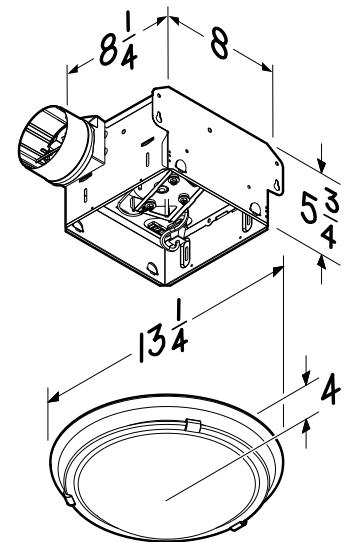

SPECIFICATIONS

Volts	Amps	Static Pressure	CFM	Sones	Fan Watts	Duct
120	1.5	0.1	80	2.5	55.4	4" Round
		0.25	64			

HVI-2100 CERTIFIED RATINGS comply with new testing technologies and procedures prescribed by the Home Ventilating Institute, for off-the-shelf products, as they are available to consumers. Product performance is rated at 0.1 in. static pressure, based on tests conducted in a state-of-the-art test laboratory. Sones are a measure of humanly-perceived loudness, based on laboratory measurements.